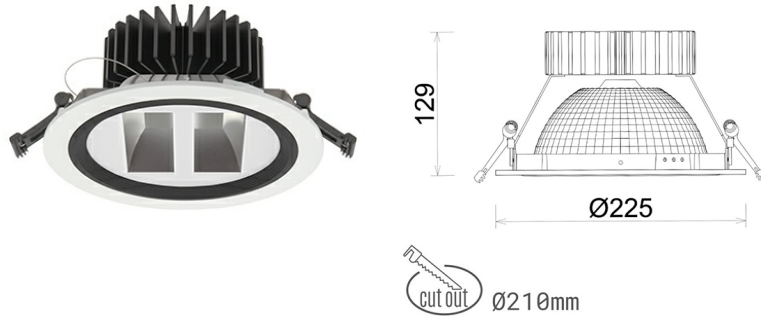

DOWNLIGHT SHERIFF Z BATWING 930 27W 90°x50° WHITE PREMIUM COLOR ON/OFF

Article number: N207-K0003-PC930-HA-ZBW-ZC02_700-B1-###

LED	COB
Light colour	3000 [K] PREMIUM COLOR
CRI	90
Led chip flux	2960 [lm]
Luminous flux	2368 [lm]
System power	27 [W]
Luminaire Efficiency	88 [lm/W]
Beam angle	90°x50°
Controller	ON/OFF
MacAdam	3 SDCM

Downlight LED

LED downlight for drop ceiling installation. Aluminium housing. Glass cover included. Available in white, black and grey. Any RAL palette colour available on enquiry. Special double asymmetric optics. Maximum power is 37W.

LUMINAIRE

Weight	1,23 [kg]
Protection rating IP , IK , class	IP 20, IK 3,
Luminaire colour	Plastic
Cover	220-240V 50-60Hz
Operating voltage	

Note: All data are typical values. Tolerance of measurements +/-10% System features may change with product improvements due to technical advances.