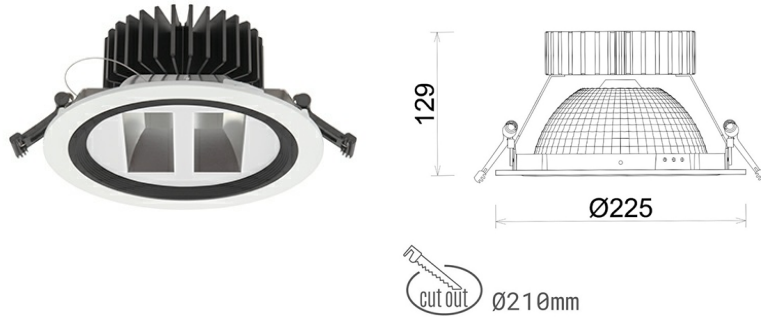

DOWNLIGHT SHERIFF Z BATWING 930 14W 90°x50° WHITE PREMIUM COLOR ON/OFF

Article number: N207-K0003-PC930-HA-ZBW-ZC01_350-B1-###

LED	COB
Light colour	3000 [K] PREMIUM COLOR
CRI	90
Led chip flux	1583 [lm]
Luminous flux	1266 [lm]
System power	14 [W]
Luminaire Efficiency	90 [lm/W]
Beam angle	90°x50°
Controller	ON/OFF
MacAdam	3 SDCM

Downlight LED

LED downlight for drop ceiling installation. Aluminium housing. Glass cover included. Available in white, black and grey. Any RAL palette colour available on enquiry. Special double asymmetric optics. Maximum power is 37W.

LUMINAIRE

Weight	1,23 [kg]
Protection rating IP , IK , class	IP 20, IK 3,
Luminaire colour	WHITE
Cover	Plastic
Operating voltage	220-240V 50-60Hz

Note: All data are typical values. Tolerance of measurements +/-10% System features may change with product improvements due to technical advances.