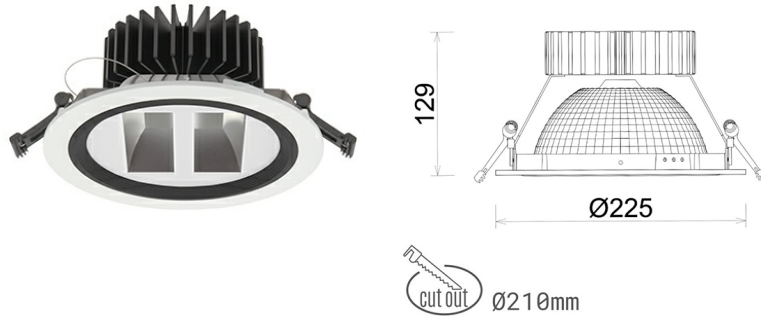

DOWNLIGHT SHERIFF Z BATWING 930 27W 90°x50° WHITE CRI97 ON/OFF

Article number: N207-K0003-HI930-H8-ZBW-ZC02_700-B1-###

LED	COB
Light colour	3000 [K] CRI97
CRI	90
Led chip flux	2990 [lm]
Luminous flux	2392 [lm]
System power	27 [W]
Luminaire Efficiency	89 [lm/W]
Beam angle	90°x50°
Controller	ON/OFF
MacAdam	3 SDCM

Downlight LED

LED downlight for drop ceiling installation. Aluminium housing. Glass cover included. Available in white, black and grey. Any RAL palette colour available on enquiry. Special double asymmetric optics. Maximum power is 37W.

LUMINAIRE

Weight	1,23 [kg]
Protection rating IP , IK , class	IP 20, IK 3,
Luminaire colour	WHITE
Cover	Plastic
Operating voltage	220-240V 50-60Hz

Note: All data are typical values. Tolerance of measurements +/-10% System features may change with product improvements due to technical advances.