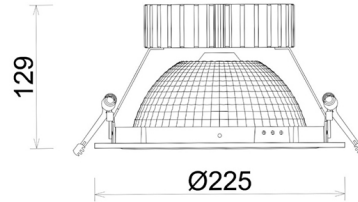

DOWNLIGHT SHERIFF Z BATWING 930 25W 90°x50° WHITE CRI97 ON/OFF

Article number: N207-K0003-HI930-H8-ZBW-ZC02_650-B1-###

LED	COB
Light colour	3000 [K] CRI97
CRI	90
Led chip flux	2797 [lm]
Luminous flux	2237 [lm]
System power	25 [W]
Luminaire Efficiency	89 [lm/W]
Beam angle	90°x50°
Controller	ON/OFF
MacAdam	3 SDCM

Downlight LED

LED downlight for drop ceiling installation. Aluminium housing. Glass cover included. Available in white, black and grey. Any RAL palette colour available on enquiry. Special double asymmetric optics. Maximum power is 37W.

LUMINAIRE

Weight	1,23 [kg]
Protection rating IP , IK , class	IP 20, IK 3,
Luminaire colour	WHITE
Cover	Plastic
Operating voltage	220-240V 50-60Hz

Note: All data are typical values. Tolerance of measurements +/-10% System features may change with product improvements due to technical advances.