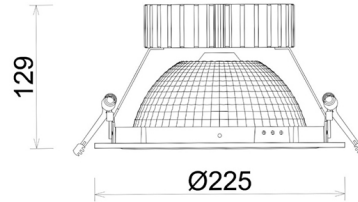

DOWNLIGHT SHERIFF Z BATWING 930 23W 90°x50° WHITE CRI97 ON/OFF

Article number: N207-K0003-HI930-H8-ZBW-ZC02_600-B1-###

LED	COB
Light colour	3000 [K] CRI97
CRI	90
Led chip flux	2601 [lm]
Luminous flux	2080 [lm]
System power	23 [W]
Luminaire Efficiency	90 [lm/W]
Beam angle	90°x50°
Controller	ON/OFF
MacAdam	3 SDCM

Downlight LED

LED downlight for drop ceiling installation. Aluminium housing. Glass cover included. Available in white, black and grey. Any RAL palette colour available on enquiry. Special double asymmetric optics. Maximum power is 37W.

LUMINAIRE

Weight	1,23 [kg]
Protection rating IP , IK , class	IP 20, IK 3,
Luminaire colour	WHITE
Cover	Plastic
Operating voltage	220-240V 50-60Hz

Note: All data are typical values. Tolerance of measurements +/-10% System features may change with product improvements due to technical advances.