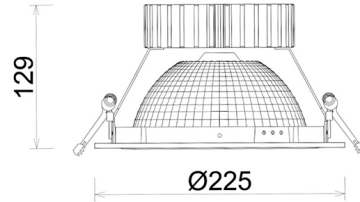

DOWNLIGHT SHERIFF Z BATWING 930 19W 90°x50° WHITE CRI97 ON/OFF

Article number: N207-K0003-HI930-H8-ZBW-ZC01_500-B1-###

LED	COB
Light colour	3000 [K] CRI97
CRI	90
Led chip flux	2199 [lm]
Luminous flux	1759 [lm]
System power	19 [W]
Luminaire Efficiency	93 [lm/W]
Beam angle	90°x50°
Controller	ON/OFF
MacAdam	3 SDCM

Downlight LED

LED downlight for drop ceiling installation. Aluminium housing. Glass cover included. Available in white, black and grey. Any RAL palette colour available on enquiry. Special double asymmetric optics. Maximum power is 37W.

LUMINAIRE

Weight	1,23 [kg]
Protection rating IP , IK , class	IP 20, IK 3,
Luminaire colour	WHITE
Cover	Plastic
Operating voltage	220-240V 50-60Hz

Note: All data are typical values. Tolerance of measurements +/-10% System features may change with product improvements due to technical advances.