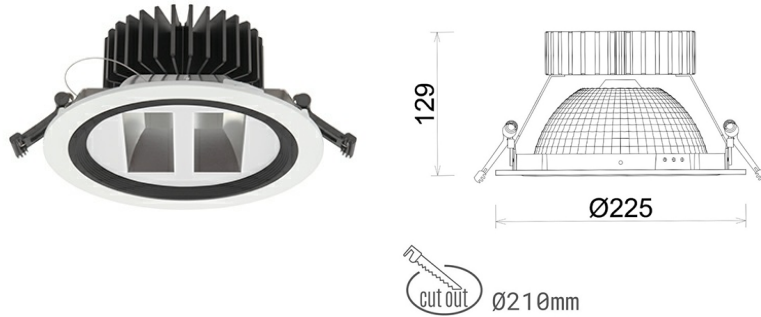

DOWNLIGHT SHERIFF Z BATWING 935 25W 90°x50° WHITE PREMIUM WHITE ON/OFF

LED	COB
Light colour	3500 [K] PREMIUM WHITE
CRI	90
Led chip flux	3777 [lm]
Luminous flux	3021 [lm]
System power	25 [W]
Luminaire Efficiency	121 [lm/W]
Beam angle	90°x50°
Controller	ON/OFF
MacAdam	3 SDCM

Downlight LED

LED downlight for drop ceiling installation. Aluminium housing. Glass cover included. Available in white, black and grey. Any RAL palette colour available on enquiry. Special double asymmetric optics. Maximum power is 37W.

LUMINAIRE

Weight	1,23 [kg]
Protection rating IP , IK , class	IP 20, IK 3,
Luminaire colour	Plastic
Cover	220-240V 50-60Hz
Operating voltage	

Note: All data are typical values. Tolerance of measurements +/-10% System features may change with product improvements due to technical advances.

OPTIONS

RAL colours on enquiry, Casambi on enquiry, DALI on enquiry, Phase-cut dimming on enquiry.

Generated: 17.09.2024

+48 32 388 80 00

www.cora.pl
cora@cora.pl

Street: Ignatza Hakuby 18
41-914 Bytom, Polska