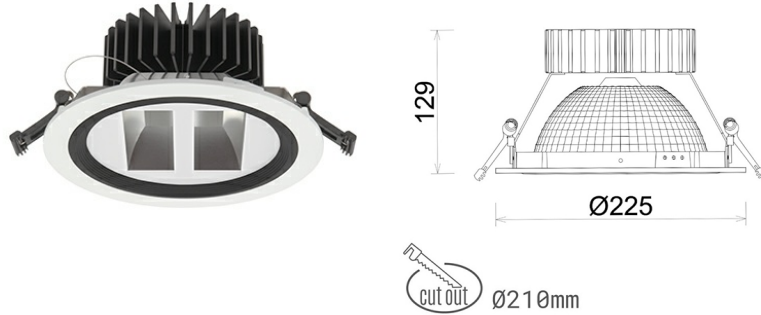

# DOWNLIGHT SHERIFF Z BATWING 935 23W 90°x50° WHITE PREMIUM WHITE ON/OFF

Article number: N207-K0003-HE935-HA-ZBW-ZC02\_600-B1-###

LED	COB
Light colour	3500 [K] PREMIUM WHITE
CRI	90
Led chip flux	3513 [lm]
Luminous flux	2810 [lm]
System power	23 [W]
Luminaire Efficiency	122 [lm/W]
Beam angle	90°x50°
Controller	ON/OFF
MacAdam	3 SDCM

### Downlight LED

LED downlight for drop ceiling installation. Aluminium housing. Glass cover included. Available in white, black and grey. Any RAL palette colour available on enquiry. Special double asymmetric optics. Maximum power is 37W.

### LUMINAIRE

Weight	1,23 [kg]
Protection rating IP , IK , class	IP 20, IK 3,
Luminaire colour	WHITE
Cover	Plastic
Operating voltage	220-240V 50-60Hz

Note: All data are typical values. Tolerance of measurements +/-10% System features may change with product improvements due to technical advances.