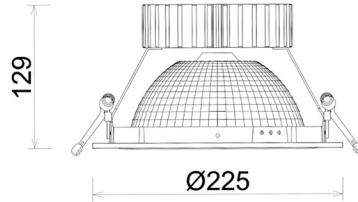

# DOWNLIGHT SHERIFF Z BATWING 935 20W 90°x50° WHITE PREMIUM WHITE ON/OFF

Article number: N207-K0003-HE935-HA-ZBW-ZC01\_500-B1-###

LED	COB
Light colour	3500 [K] PREMIUM WHITE
CRI	90
Led chip flux	2973 [lm]
Luminous flux	2378 [lm]
System power	20 [W]
Luminaire Efficiency	119 [lm/W]
Beam angle	90°x50°
Controller	ON/OFF
MacAdam	3 SDCM

### Downlight LED

LED downlight for drop ceiling installation. Aluminium housing. Glass cover included. Available in white, black and grey. Any RAL palette colour available on enquiry. Special double asymmetric optics. Maximum power is 37W.

### LUMINAIRE

Weight	1,23 [kg]
Protection rating IP , IK , class	IP 20, IK 3,
Luminaire colour	WHITE
Cover	Plastic
Operating voltage	220-240V 50-60Hz

Note: All data are typical values. Tolerance of measurements +/-10% System features may change with product improvements due to technical advances.