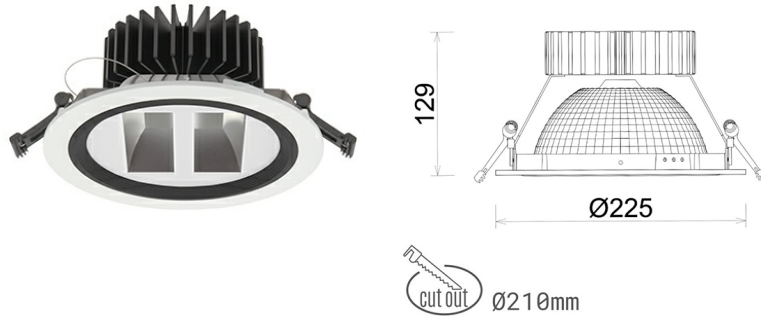

# DOWNLIGHT SHERIFF Z BATWING 930 31W 90°x50° WHITE PREMIUM WHITE ON/OFF

Article number: N207-K0003-HE930-HA-ZBW-ZC03\_800-B1-###

LED	COB
Light colour	3000 [K] PREMIUM WHITE
CRI	90
Led chip flux	3911 [lm]
Luminous flux	3128 [lm]
System power	31 [W]
Luminaire Efficiency	101 [lm/W]
Beam angle	90°x50°
Controller	ON/OFF
MacAdam	3 SDCM

### Downlight LED

LED downlight for drop ceiling installation. Aluminium housing. Glass cover included. Available in white, black and grey. Any RAL palette colour available on enquiry. Special double asymmetric optics. Maximum power is 37W.

### LUMINAIRE

Weight	1,23 [kg]
Protection rating IP , IK , class	IP 20, IK 3,
Luminaire colour	WHITE
Cover	Plastic
Operating voltage	220-240V 50-60Hz

Note: All data are typical values. Tolerance of measurements +/-10% System features may change with product improvements due to technical advances.