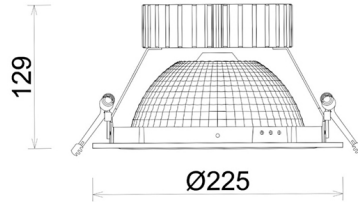

DOWNLIGHT SHERIFF Z BATWING 957 31W 90°x50° WHITE SPECIAL ON/OFF

Article number: N207-K0003-CC957-H8-ZBW-ZC03_800-B1-###

LED	COB
Light colour	5700 [K] SPECIAL
CRI	90
Led chip flux	3934 [lm]
Luminous flux	3147 [lm]
System power	31 [W]
Luminaire Efficiency	102 [lm/W]
Beam angle	90°x50°
Controller	ON/OFF
MacAdam	3 SDCM

Downlight LED

LED downlight for drop ceiling installation. Aluminium housing. Glass cover included. Available in white, black and grey. Any RAL palette colour available on enquiry. Special double asymmetric optics. Maximum power is 37W.

LUMINAIRE

Weight	1,23 [kg]
Protection rating IP , IK , class	IP 20, IK 3,
Luminaire colour	WHITE
Cover	Plastic
Operating voltage	220-240V 50-60Hz

Note: All data are typical values. Tolerance of measurements +/-10% System features may change with product improvements due to technical advances.