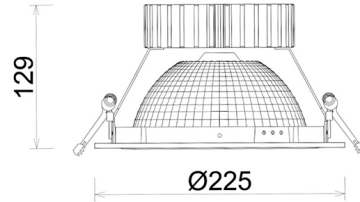

DOWNLIGHT SHERIFF Z BATWING 957 25W 90°x50° WHITE SPECIAL ON/OFF

Article number: N207-K0003-CC957-H8-ZBW-ZC02_650-B1-###

LED	COB
Light colour	5700 [K] SPECIAL
CRI	90
Led chip flux	3255 [lm]
Luminous flux	2604 [lm]
System power	25 [W]
Luminaire Efficiency	104 [lm/W]
Beam angle	90°x50°
Controller	ON/OFF
MacAdam	3 SDCM

Downlight LED

LED downlight for drop ceiling installation. Aluminium housing. Glass cover included. Available in white, black and grey. Any RAL palette colour available on enquiry. Special double asymmetric optics. Maximum power is 37W.

LUMINAIRE

Weight	1,23 [kg]
Protection rating IP , IK , class	IP 20, IK 3,
Luminaire colour	WHITE
Cover	Plastic
Operating voltage	220-240V 50-60Hz

Note: All data are typical values. Tolerance of measurements +/-10% System features may change with product improvements due to technical advances.