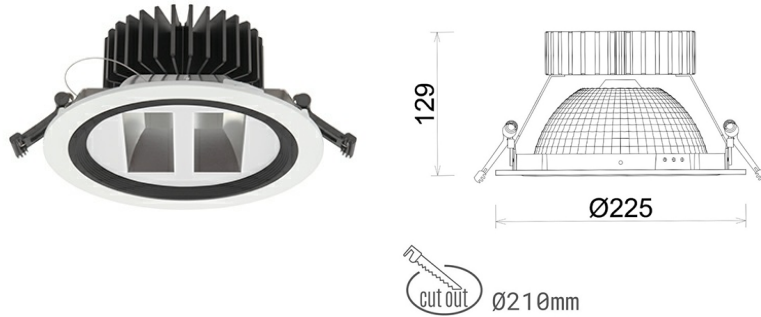

# DOWNLIGHT SHERIFF Z BATWING 957 19W 90°x50° WHITE SPECIAL ON/OFF

Article number: N207-K0003-CC957-H8-ZBW-ZC01\_500-B1-###

|                      |                  |
|----------------------|------------------|
| LED                  | COB              |
| Light colour         | 5700 [K] SPECIAL |
| CRI                  | 90               |
| Led chip flux        | 2551 [lm]        |
| Luminous flux        | 2040 [lm]        |
| System power         | 19 [W]           |
| Luminaire Efficiency | 107 [lm/W]       |
| Beam angle           | 90°x50°          |
| Controller           | ON/OFF           |
| MacAdam              | 3 SDCM           |

### Downlight LED

LED downlight for drop ceiling installation. Aluminium housing. Glass cover included. Available in white, black and grey. Any RAL palette colour available on enquiry. Special double asymmetric optics. Maximum power is 37W.

### LUMINAIRE

|                                   |                  |
|-----------------------------------|------------------|
| Weight                            | 1,23 [kg]        |
| Protection rating IP , IK , class | IP 20, IK 3,     |
| Luminaire colour                  | WHITE            |
| Cover                             | Plastic          |
| Operating voltage                 | 220-240V 50-60Hz |