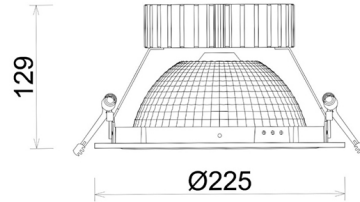

DOWNLIGHT SHERIFF Z BATWING 957 10W 90°x50° WHITE SPECIAL ON/OFF

Article number: N207-K0003-CC957-H8-ZBW-ZC01_250-B1-###

LED	COB
Light colour	5700 [K] SPECIAL
CRI	90
Led chip flux	1318 [lm]
Luminous flux	1054 [lm]
System power	10 [W]
Luminaire Efficiency	105 [lm/W]
Beam angle	90°x50°
Controller	ON/OFF
MacAdam	3 SDCM

Downlight LED

LED downlight for drop ceiling installation. Aluminium housing. Glass cover included. Available in white, black and grey. Any RAL palette colour available on enquiry. Special double asymmetric optics. Maximum power is 37W.

LUMINAIRE

Weight	1,23 [kg]
Protection rating IP , IK , class	IP 20, IK 3,
Luminaire colour	WHITE
Cover	Plastic
Operating voltage	220-240V 50-60Hz

Note: All data are typical values. Tolerance of measurements +/-10% System features may change with product improvements due to technical advances.