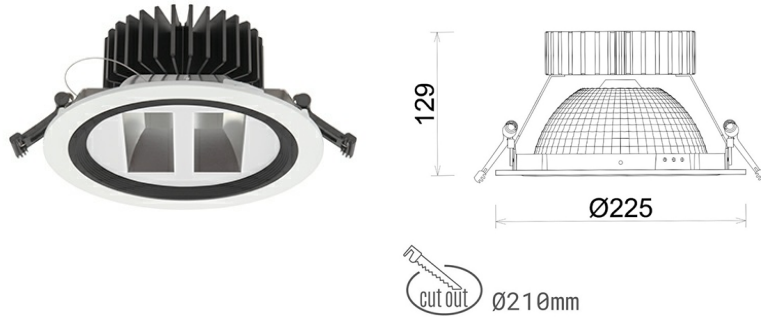

DOWNLIGHT SHERIFF Z BATWING 940 31W 90°x50° WHITE HI EFFICIENT ON/OFF

Article number: N207-K0003-BB940-H8-ZBW-ZC03_800-B1-###

| | |
|----------------------|-----------------------|
| LED | COB |
| Light colour | 4000 [K] HI EFFICIENT |
| CRI | 90 |
| Led chip flux | 4964 [lm] |
| Luminous flux | 3971 [lm] |
| System power | 31 [W] |
| Luminaire Efficiency | 128 [lm/W] |
| Beam angle | 90°x50° |
| Controller | ON/OFF |
| MacAdam | 3 SDCM |

Downlight LED

LED downlight for drop ceiling installation. Aluminium housing. Glass cover included. Available in white, black and grey. Any RAL palette colour available on enquiry. Special double asymmetric optics. Maximum power is 37W.

LUMINAIRE

| | |
|-----------------------------------|------------------|
| Weight | 1,23 [kg] |
| Protection rating IP , IK , class | IP 20, IK 3, |
| Luminaire colour | Plastic |
| Cover | 220-240V 50-60Hz |
| Operating voltage | |