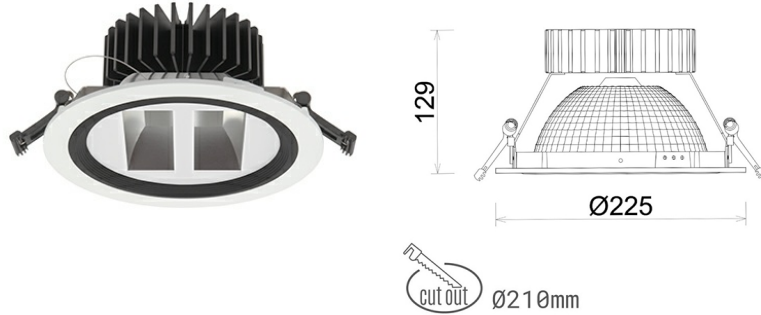

DOWNLIGHT SHERIFF Z BATWING 940 23W 90°x50° WHITE HI EFFICIENT ON/OFF

LED	COB
Light colour	4000 [K] HI EFFICIENT
CRI	90
Led chip flux	3793 [lm]
Luminous flux	3034 [lm]
System power	23 [W]
Luminaire Efficiency	132 [lm/W]
Beam angle	90°x50°
Controller	ON/OFF
MacAdam	3 SDCM

Downlight LED

LED downlight for drop ceiling installation. Aluminium housing. Glass cover included. Available in white, black and grey. Any RAL palette colour available on enquiry. Special double asymmetric optics. Maximum power is 37W.

LUMINAIRE

Weight	1,23 [kg]
Protection rating IP , IK , class	IP 20, IK 3,
Luminaire colour	WHITE
Cover	Plastic
Operating voltage	220-240V 50-60Hz

Note: All data are typical values. Tolerance of measurements +/-10% System features may change with product improvements due to technical advances.

OPTIONS

RAL colours on enquiry, Casambi on enquiry, DALI on enquiry, Phase-cut dimming on enquiry.

Generated: 29.06.2024

+48 32 388 80 00

www.cora.pl
cora@cora.pl

Street: Ignatza Hakuby 18
41-914 Bytom, Polska