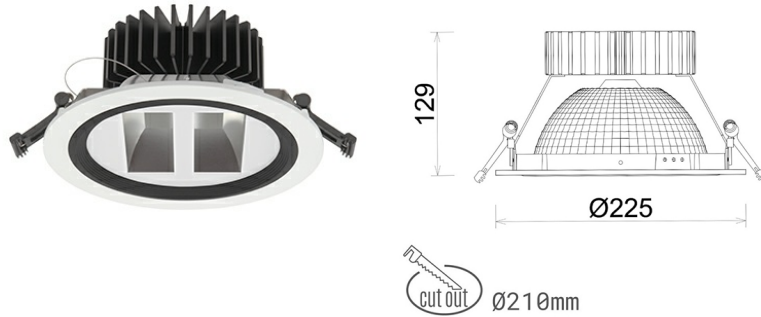

DOWNLIGHT SHERIFF Z BATWING 940 21W 90°x50° WHITE HI EFFICIENT ON/OFF

Article number: N207-K0003-BB940-H8-ZBW-ZC02_550-B1-###

LED	COB
Light colour	4000 [K] HI EFFICIENT
CRI	90
Led chip flux	3492 [lm]
Luminous flux	2793 [lm]
System power	21 [W]
Luminaire Efficiency	133 [lm/W]
Beam angle	90°x50°
Controller	ON/OFF
MacAdam	3 SDCM

Downlight LED

LED downlight for drop ceiling installation. Aluminium housing. Glass cover included. Available in white, black and grey. Any RAL palette colour available on enquiry. Special double asymmetric optics. Maximum power is 37W.

LUMINAIRE

Weight	1,23 [kg]
Protection rating IP , IK , class	IP 20, IK 3,
Luminaire colour	WHITE
Cover	Plastic
Operating voltage	220-240V 50-60Hz

Note: All data are typical values. Tolerance of measurements +/-10% System features may change with product improvements due to technical advances.