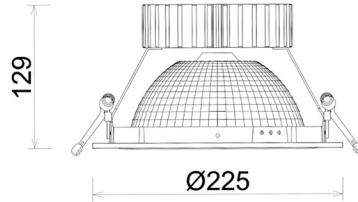

DOWNLIGHT SHERIFF Z BATWING 935 36W 90°x50° WHITE HI EFFICIENT ON/OFF

Article number: N207-K0003-BB935-H8-ZBW-ZC03_950-B1-###

LED	COB
Light colour	3500 [K] HI EFFICIENT
CRI	90
Led chip flux	5518 [lm]
Luminous flux	4414 [lm]
System power	36 [W]
Luminaire Efficiency	123 [lm/W]
Beam angle	90°x50°
Controller	ON/OFF
MacAdam	3 SDCM

Downlight LED

LED downlight for drop ceiling installation. Aluminium housing. Glass cover included. Available in white, black and grey. Any RAL palette colour available on enquiry. Special double asymmetric optics. Maximum power is 37W.

LUMINAIRE

Weight	1,23 [kg]
Protection rating IP , IK , class	IP 20, IK 3,
Luminaire colour	WHITE
Cover	Plastic
Operating voltage	220-240V 50-60Hz

Note: All data are typical values. Tolerance of measurements +/-10% System features may change with product improvements due to technical advances.