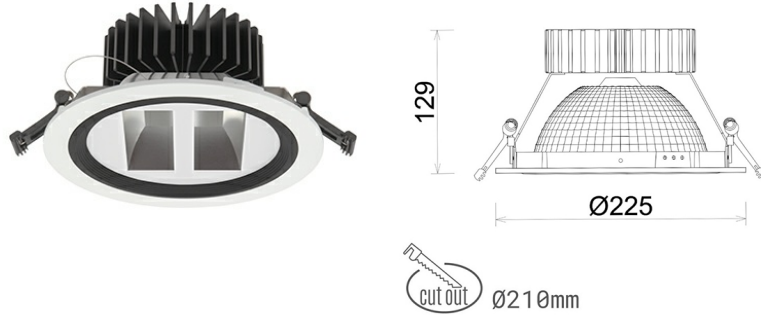

DOWNLIGHT SHERIFF Z BATWING 935 31W 90°x50° WHITE HI EFFICIENT ON/OFF

Article number: N207-K0003-BB935-H8-ZBW-ZC03_800-B1-###

LED	COB
Light colour	3500 [K] HI EFFICIENT
CRI	90
Led chip flux	4723 [lm]
Luminous flux	3778 [lm]
System power	31 [W]
Luminaire Efficiency	122 [lm/W]
Beam angle	90°x50°
Controller	ON/OFF
MacAdam	3 SDCM

Downlight LED

LED downlight for drop ceiling installation. Aluminium housing. Glass cover included. Available in white, black and grey. Any RAL palette colour available on enquiry. Special double asymmetric optics. Maximum power is 37W.

LUMINAIRE

Weight	1,23 [kg]
Protection rating IP , IK , class	IP 20, IK 3,
Luminaire colour	WHITE
Cover	Plastic
Operating voltage	220-240V 50-60Hz

Note: All data are typical values. Tolerance of measurements +/-10% System features may change with product improvements due to technical advances.