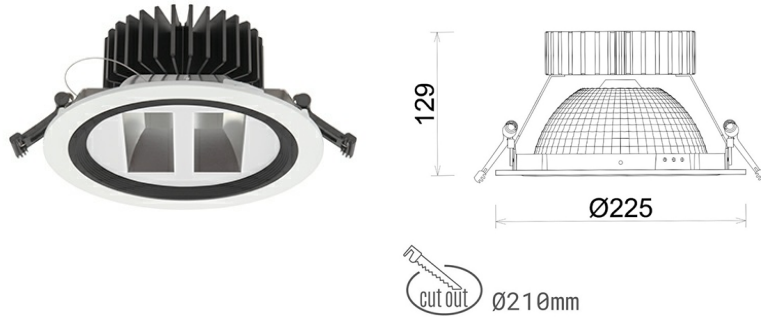

# DOWNLIGHT SHERIFF Z BATWING 930 27W 90°x50° WHITE HI EFFICIENT ON/OFF

Article number: N207-K0003-BB930-H8-ZBW-ZC02\_700-B1-###

LED	COB
Light colour	3000 [K] HI EFFICIENT
CRI	90
Led chip flux	4378 [lm]
Luminous flux	3502 [lm]
System power	27 [W]
Luminaire Efficiency	130 [lm/W]
Beam angle	90°x50°
Controller	ON/OFF
MacAdam	3 SDCM

### Downlight LED

LED downlight for drop ceiling installation. Aluminium housing. Glass cover included. Available in white, black and grey. Any RAL palette colour available on enquiry. Special double asymmetric optics. Maximum power is 37W.

### LUMINAIRE

Weight	1,23 [kg]
Protection rating IP , IK , class	IP 20, IK 3,
Luminaire colour	WHITE
Cover	Plastic
Operating voltage	220-240V 50-60Hz

Note: All data are typical values. Tolerance of measurements +/-10% System features may change with product improvements due to technical advances.