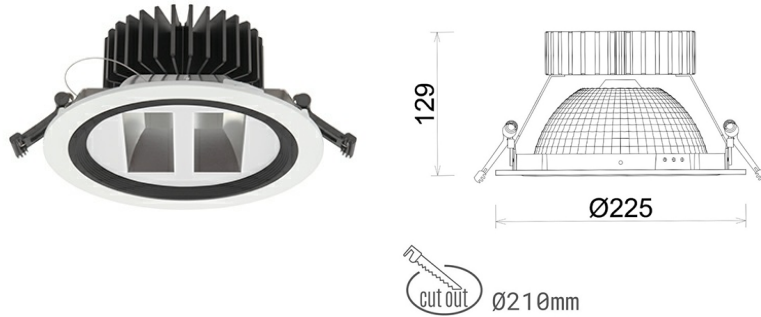

DOWNLIGHT SHERIFF Z BATWING 930 25W 90°x50° WHITE HI EFFICIENT ON/OFF

Article number: N207-K0003-BB930-H8-ZBW-ZC02_650-B1-###

LED	COB
Light colour	3000 [K] HI EFFICIENT
CRI	90
Led chip flux	4084 [lm]
Luminous flux	3267 [lm]
System power	25 [W]
Luminaire Efficiency	131 [lm/W]
Beam angle	90°x50°
Controller	ON/OFF
MacAdam	3 SDCM

Downlight LED

LED downlight for drop ceiling installation. Aluminium housing. Glass cover included. Available in white, black and grey. Any RAL palette colour available on enquiry. Special double asymmetric optics. Maximum power is 37W.

LUMINAIRE

Weight	1,23 [kg]
Protection rating IP , IK , class	IP 20, IK 3,
Luminaire colour	WHITE
Cover	Plastic
Operating voltage	220-240V 50-60Hz

Note: All data are typical values. Tolerance of measurements +/-10% System features may change with product improvements due to technical advances.