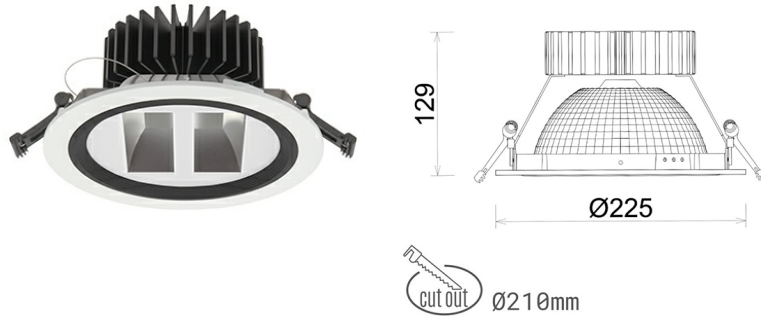

# DOWNLIGHT SHERIFF Z BATWING 930 21W 90°x50° WHITE HI EFFICIENT ON/OFF

Article number: N207-K0003-BB930-H8-ZBW-ZC02\_550-B1-###

LED	COB
Light colour	3000 [K] HI EFFICIENT
CRI	90
Led chip flux	3487 [lm]
Luminous flux	2789 [lm]
System power	21 [W]
Luminaire Efficiency	133 [lm/W]
Beam angle	90°x50°
Controller	ON/OFF
MacAdam	3 SDCM

### Downlight LED

LED downlight for drop ceiling installation. Aluminium housing. Glass cover included. Available in white, black and grey. Any RAL palette colour available on enquiry. Special double asymmetric optics. Maximum power is 37W.

### LUMINAIRE

Weight	1,23 [kg]
Protection rating IP , IK , class	IP 20, IK 3,
Luminaire colour	WHITE
Cover	Plastic
Operating voltage	220-240V 50-60Hz

Note: All data are typical values. Tolerance of measurements +/-10% System features may change with product improvements due to technical advances.