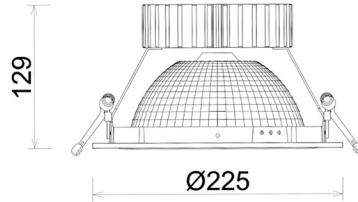

# DOWNLIGHT SHERIFF Z BATWING 825 19W 90°x50° BLACK BREAD ON/OFF

Article number: N207-K0002-VF825-H8-ZBW-ZC01\_500-B1-###

LED	COB
Light colour	2500 [K] BREAD
CRI	80
Led chip flux	2340 [lm]
Luminous flux	1872 [lm]
System power	19 [W]
Luminaire Efficiency	99 [lm/W]
Beam angle	90°x50°
Controller	ON/OFF
MacAdam	3 SDCM

### Downlight LED

LED downlight for drop ceiling installation. Aluminium housing. Glass cover included. Available in white, black and grey. Any RAL palette colour available on enquiry. Special double asymmetric optics. Maximum power is 37W.

### LUMINAIRE

Weight	1,23 [kg]
Protection rating IP , IK , class	IP 20, IK 3,
Luminaire colour	BLACK
Cover	Plastic
Operating voltage	220-240V 50-60Hz

Note: All data are typical values. Tolerance of measurements +/-10% System features may change with product improvements due to technical advances.