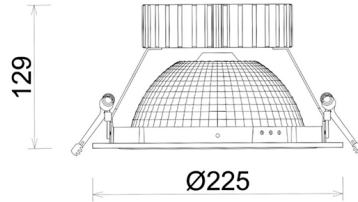

DOWNLIGHT SHERIFF Z BATWING 820 31W 90°x50° BLACK MEAT PINK ON/OFF

Article number: N207-K0002-VE820-H8-ZBW-ZC03_800-B1-###

LED	COB
Light colour	2000 [K] MEAT PINK
CRI	80
Led chip flux	2495 [lm]
Luminous flux	1996 [lm]
System power	31 [W]
Luminaire Efficiency	64 [lm/W]
Beam angle	90°x50°
Controller	ON/OFF
MacAdam	3 SDCM

Downlight LED

LED downlight for drop ceiling installation. Aluminium housing. Glass cover included. Available in white, black and grey. Any RAL palette colour available on enquiry. Special double asymmetric optics. Maximum power is 37W.

LUMINAIRE

Weight	1,23 [kg]
Protection rating IP , IK , class	IP 20, IK 3,
Luminaire colour	WHITE
Cover	Plastic
Operating voltage	220-240V 50-60Hz

Note: All data are typical values. Tolerance of measurements +/-10% System features may change with product improvements due to technical advances.