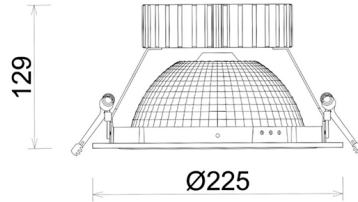

# DOWNLIGHT SHERIFF Z BATWING 820 10W 90°x50° BLACK MEAT PINK ON/OFF

Article number: N207-K0002-VE820-H8-ZBW-ZC01\_250-B1-###

LED	COB
Light colour	2000 [K] MEAT PINK
CRI	80
Led chip flux	895 [lm]
Luminous flux	716 [lm]
System power	10 [W]
Luminaire Efficiency	72 [lm/W]
Beam angle	90°x50°
Controller	ON/OFF
MacAdam	3 SDCM

### Downlight LED

LED downlight for drop ceiling installation. Aluminium housing. Glass cover included. Available in white, black and grey. Any RAL palette colour available on enquiry. Special double asymmetric optics. Maximum power is 37W.

### LUMINAIRE

Weight	1,23 [kg]
Protection rating IP , IK , class	IP 20, IK 3,
Luminaire colour	BLACK
Cover	Plastic
Operating voltage	220-240V 50-60Hz

Note: All data are typical values. Tolerance of measurements +/-10% System features may change with product improvements due to technical advances.