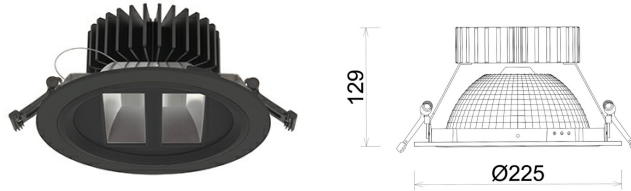

# DOWNLIGHT SHERIFF Z BATWING 940 37W 90°x50° BLACK | ON/OFF

Article number: N207-K0002-RF940-H8-ZBW-ZC03\_950-B1-###

LED	COB
Light colour	4000 [K]
CRI	90
Led chip flux	4591 [lm]
Luminous flux	3672 [lm]
System power	37 [W]
Luminaire Efficiency	99 [lm/W]
Beam angle	90°x50°
Controller	ON/OFF
MacAdam	3 SDCM

### Downlight LED

LED downlight for drop ceiling installation. Aluminium housing. Glass cover included. Available in white, black and grey. Any RAL palette colour available on enquiry. Special double asymmetric optics. Maximum power is 37W.

### LUMINAIRE

Weight	1.23 [kg]
Protection rating IP , IK , class	IP 20, IK 3,
Luminaire colour	BLACK
Cover	Plastic
Operating voltage	220-240V 50-60Hz

Note: All data are typical values. Tolerance of measurements +/-10%  
System features may change with product improvements due to technical advances.