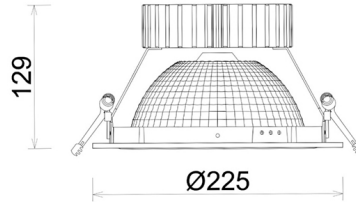

DOWNLIGHT SHERIFF Z BATWING 930 21W 90°x50° BLACK | ON/OFF

Article number: N207-K0002-RF930-H8-ZBW-ZC02_550-B1-###

| | |
|----------------------|-----------|
| LED | COB |
| Light colour | 3000 [K] |
| CRI | 90 |
| Led chip flux | 2536 [lm] |
| Luminous flux | 2028 [lm] |
| System power | 21 [W] |
| Luminaire Efficiency | 97 [lm/W] |
| Beam angle | 90°x50° |
| Controller | ON/OFF |
| MacAdam | 3 SDCM |

Downlight LED

LED downlight for drop ceiling installation. Aluminium housing. Glass cover included. Available in white, black and grey. Any RAL palette colour available on enquiry. Special double asymmetric optics. Maximum power is 37W.

LUMINAIRE

| | |
|-----------------------------------|------------------|
| Weight | 1,23 [kg] |
| Protection rating IP , IK , class | IP 20, IK 3, |
| Luminaire colour | BLACK |
| Cover | Plastic |
| Operating voltage | 220-240V 50-60Hz |