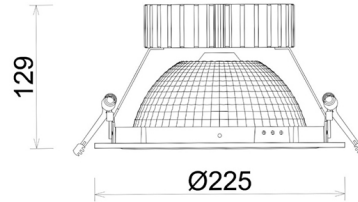

DOWNLIGHT SHERIFF Z BATWING 927 37W 90°x50° BLACK | ON/OFF

Article number: N207-K0002-RF927-H8-ZBW-ZC03_950-B1-###

LED	COB
Light colour	2700 [K]
CRI	80
Led chip flux	4222 [lm]
Luminous flux	3377 [lm]
System power	37 [W]
Luminaire Efficiency	91 [lm/W]
Beam angle	90°x50°
Controller	ON/OFF
MacAdam	3 SDCM

Downlight LED

LED downlight for drop ceiling installation. Aluminium housing. Glass cover included. Available in white, black and grey. Any RAL palette colour available on enquiry. Special double asymmetric optics. Maximum power is 37W.

LUMINAIRE

Weight	1,23 [kg]
Protection rating IP , IK , class	IP 20, IK 3,
Luminaire colour	BLACK
Cover	Plastic
Operating voltage	220-240V 50-60Hz

Note: All data are typical values. Tolerance of measurements +/-10% System features may change with product improvements due to technical advances.