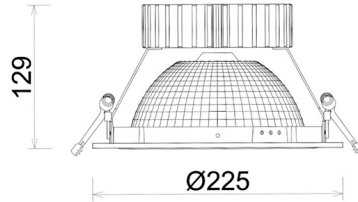

DOWNLIGHT SHERIFF Z BATWING 927 37W 90°x50° BLACK | ON/OFF

Article number: N207-K0002-RF927-H8-ZBW-ZC03_950-B1-###

LED	COB
Light colour	2700 [K]
CRI	80
Led chip flux	4222 [lm]
Luminous flux	3377 [lm]
System power	37 [W]
Luminaire Efficiency	91 [lm/W]
Beam angle	90°x50°
Controller	ON/OFF
MacAdam	3 SDCM

Downlight LED

LED downlight for drop ceiling installation. Aluminium housing. Glass cover included. Available in white, black and grey. Any RAL palette colour available on enquiry. Special double asymmetric optics. Maximum power is 37W.

LUMINAIRE

Weight	1,23 [kg]
Protection rating IP , IK , class	IP 20, IK 3,
Luminaire colour	BLACK
Cover	Plastic
Operating voltage	220-240V 50-60Hz

Note: All data are typical values. Tolerance of measurements +/-10% System features may change with product improvements due to technical advances.