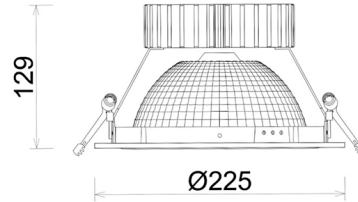

DOWNLIGHT SHERIFF Z BATWING 927 19W 90°x50° BLACK | ON/OFF

Article number: N207-K0002-RF927-H8-ZBW-ZC01_500-B1-###

LED	COB
Light colour	2700 [K]
CRI	80
Led chip flux	2222 [lm]
Luminous flux	1777 [lm]
System power	19 [W]
Luminaire Efficiency	94 [lm/W]
Beam angle	90°x50°
Controller	ON/OFF
MacAdam	3 SDCM

Downlight LED

LED downlight for drop ceiling installation. Aluminium housing. Glass cover included. Available in white, black and grey. Any RAL palette colour available on enquiry. Special double asymmetric optics. Maximum power is 37W.

LUMINAIRE

Weight	1,23 [kg]
Protection rating IP , IK , class	IP 20, IK 3,
Luminaire colour	BLACK
Cover	Plastic
Operating voltage	220-240V 50-60Hz

Note: All data are typical values. Tolerance of measurements +/-10% System features may change with product improvements due to technical advances.