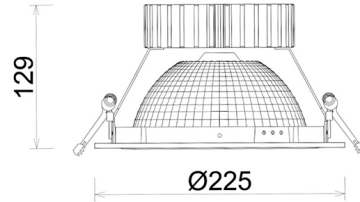

DOWNLIGHT SHERIFF Z BATWING 927 14W 90°x50° BLACK | ON/OFF

Article number: N207-K0002-RF927-H8-ZBW-ZC01_350-B1-###

LED	COB
Light colour	2700 [K]
CRI	80
Led chip flux	1555 [lm]
Luminous flux	1244 [lm]
System power	14 [W]
Luminaire Efficiency	89 [lm/W]
Beam angle	90°x50°
Controller	ON/OFF
MacAdam	3 SDCM

Downlight LED

LED downlight for drop ceiling installation. Aluminium housing. Glass cover included. Available in white, black and grey. Any RAL palette colour available on enquiry. Special double asymmetric optics. Maximum power is 37W.

LUMINAIRE

Weight	1,23 [kg]
Protection rating IP , IK , class	IP 20, IK 3,
Luminaire colour	BLACK
Cover	Plastic
Operating voltage	220-240V 50-60Hz

Note: All data are typical values. Tolerance of measurements +/-10% System features may change with product improvements due to technical advances.