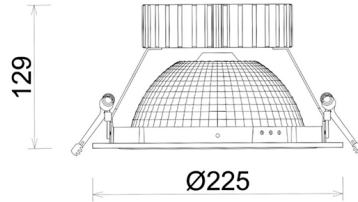

DOWNLIGHT SHERIFF Z BATWING 850 35W 90°x50° BLACK | ON/OFF

Article number: N207-K0002-RF850-H8-ZBW-ZC03_900-B1-###

LED	COB
Light colour	5000 [K]
CRI	80
Led chip flux	5212 [lm]
Luminous flux	4169 [lm]
System power	35 [W]
Luminaire Efficiency	119 [lm/W]
Beam angle	90°x50°
Controller	ON/OFF
MacAdam	3 SDCM

Downlight LED

LED downlight for drop ceiling installation. Aluminium housing. Glass cover included. Available in white, black and grey. Any RAL palette colour available on enquiry. Special double asymmetric optics. Maximum power is 37W.

LUMINAIRE

Weight	1,23 [kg]
Protection rating IP , IK , class	IP 20, IK 3,
Luminaire colour	BLACK
Cover	Plastic
Operating voltage	220-240V 50-60Hz

Note: All data are typical values. Tolerance of measurements +/-10% System features may change with product improvements due to technical advances.