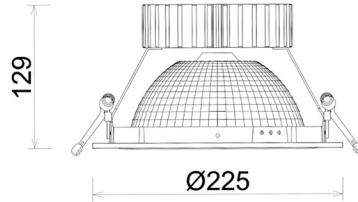

DOWNLIGHT SHERIFF Z BATWING 850 27W 90°x50° BLACK | ON/OFF

Article number: N207-K0002-RF850-H8-ZBW-ZC02_700-B1-###

LED	COB
Light colour	5000 [K]
CRI	80
Led chip flux	4053 [lm]
Luminous flux	3242 [lm]
System power	27 [W]
Luminaire Efficiency	120 [lm/W]
Beam angle	90°x50°
Controller	ON/OFF
MacAdam	3 SDCM

Downlight LED

LED downlight for drop ceiling installation. Aluminium housing. Glass cover included. Available in white, black and grey. Any RAL palette colour available on enquiry. Special double asymmetric optics. Maximum power is 37W.

LUMINAIRE

Weight	1,23 [kg]
Protection rating IP , IK , class	IP 20, IK 3,
Luminaire colour	BLACK
Cover	Plastic
Operating voltage	220-240V 50-60Hz

Note: All data are typical values. Tolerance of measurements +/-10% System features may change with product improvements due to technical advances.