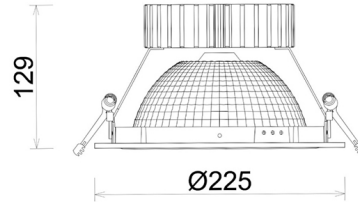

DOWNLIGHT SHERIFF Z BATWING 840 37W 90°x50° BLACK | ON/OFF

Article number: N207-K0002-RF840-H8-ZBW-ZC03_950-B1-###

LED	COB
Light colour	4000 [K]
CRI	80
Led chip flux	5394 [lm]
Luminous flux	4315 [lm]
System power	37 [W]
Luminaire Efficiency	117 [lm/W]
Beam angle	90°x50°
Controller	ON/OFF
MacAdam	3 SDCM

Downlight LED

LED downlight for drop ceiling installation. Aluminium housing. Glass cover included. Available in white, black and grey. Any RAL palette colour available on enquiry. Special double asymmetric optics. Maximum power is 37W.

LUMINAIRE

Weight	1,23 [kg]
Protection rating IP , IK , class	IP 20, IK 3,
Luminaire colour	BLACK
Cover	Plastic
Operating voltage	220-240V 50-60Hz

Note: All data are typical values. Tolerance of measurements +/-10% System features may change with product improvements due to technical advances.