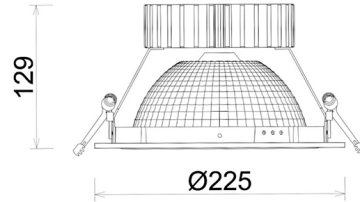

# DOWNLIGHT SHERIFF Z BATWING 840 35W 90°x50° BLACK | ON/OFF

Article number: N207-K0002-RF840-H8-ZBW-ZC03\_900-B1-###

LED	COB
Light colour	4000 [K]
CRI	80
Led chip flux	5110 [lm]
Luminous flux	4088 [lm]
System power	35 [W]
Luminaire Efficiency	117 [lm/W]
Beam angle	90°x50°
Controller	ON/OFF
MacAdam	3 SDCM

### Downlight LED

LED downlight for drop ceiling installation. Aluminium housing. Glass cover included. Available in white, black and grey. Any RAL palette colour available on enquiry. Special double asymmetric optics. Maximum power is 37W.

### LUMINAIRE

Weight	1,23 [kg]
Protection rating IP , IK , class	IP 20, IK 3,
Luminaire colour	BLACK
Cover	Plastic
Operating voltage	220-240V 50-60Hz

Note: All data are typical values. Tolerance of measurements +/-10% System features may change with product improvements due to technical advances.