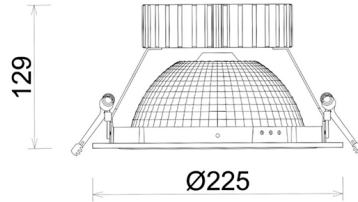

# DOWNLIGHT SHERIFF Z BATWING 827 37W 90°x50° BLACK | ON/OFF

Article number: N207-K0002-RF827-H8-ZBW-ZC03\_950-B1-###

LED	COB
Light colour	2700 [K]
CRI	80
Led chip flux	5119 [lm]
Luminous flux	4095 [lm]
System power	37 [W]
Luminaire Efficiency	111 [lm/W]
Beam angle	90°x50°
Controller	ON/OFF
MacAdam	3 SDCM

### Downlight LED

LED downlight for drop ceiling installation. Aluminium housing. Glass cover included. Available in white, black and grey. Any RAL palette colour available on enquiry. Special double asymmetric optics. Maximum power is 37W.

### LUMINAIRE

Weight	1,23 [kg]
Protection rating IP , IK , class	IP 20, IK 3,
Luminaire colour	WHITE
Cover	Plastic
Operating voltage	220-240V 50-60Hz

Note: All data are typical values. Tolerance of measurements +/-10% System features may change with product improvements due to technical advances.