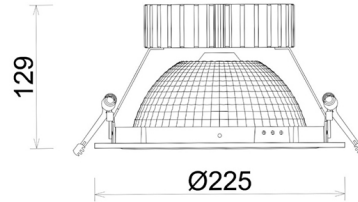

DOWNLIGHT SHERIFF Z BATWING 827 25W 90°x50° BLACK | ON/OFF

Article number: N207-K0002-RF827-H8-ZBW-ZC02_650-B1-###

LED	COB
Light colour	2700 [K]
CRI	80
Led chip flux	3502 [lm]
Luminous flux	2801 [lm]
System power	25 [W]
Luminaire Efficiency	112 [lm/W]
Beam angle	90°x50°
Controller	ON/OFF
MacAdam	3 SDCM

Downlight LED

LED downlight for drop ceiling installation. Aluminium housing. Glass cover included. Available in white, black and grey. Any RAL palette colour available on enquiry. Special double asymmetric optics. Maximum power is 37W.

LUMINAIRE

Weight	1,23 [kg]
Protection rating IP , IK , class	IP 20, IK 3,
Luminaire colour	WHITE
Cover	Plastic
Operating voltage	220-240V 50-60Hz

Note: All data are typical values. Tolerance of measurements +/-10% System features may change with product improvements due to technical advances.