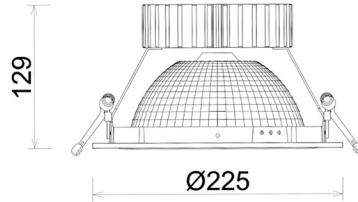

DOWNLIGHT SHERIFF Z BATWING 827 21W 90°x50° BLACK | ON/OFF

Article number: N207-K0002-RF827-H8-ZBW-ZC02_550-B1-###

LED	COB
Light colour	2700 [K]
CRI	80
Led chip flux	2963 [lm]
Luminous flux	2370 [lm]
System power	21 [W]
Luminaire Efficiency	113 [lm/W]
Beam angle	90°x50°
Controller	ON/OFF
MacAdam	3 SDCM

Downlight LED

LED downlight for drop ceiling installation. Aluminium housing. Glass cover included. Available in white, black and grey. Any RAL palette colour available on enquiry. Special double asymmetric optics. Maximum power is 37W.

LUMINAIRE

Weight	1,23 [kg]
Protection rating IP , IK , class	IP 20, IK 3,
Luminaire colour	BLACK
Cover	Plastic
Operating voltage	220-240V 50-60Hz

Note: All data are typical values. Tolerance of measurements +/-10% System features may change with product improvements due to technical advances.