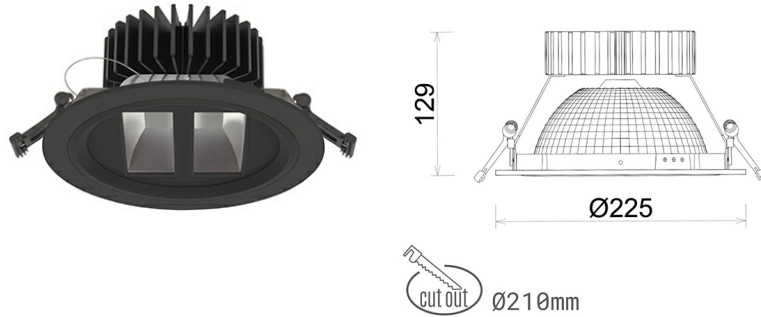

DOWNLIGHT SHERIFF Z BATWING 930 21W 90°x50° BLACK PREMIUM COLOR ON/OFF

Article number: N207-K0002-PC930-HA-ZBW-ZC02_550-B1-###

LED	COB
Light colour	3000 [K] PREMIUM COLOR
CRI	90
Led chip flux	2396 [lm]
Luminous flux	1916 [lm]
System power	21 [W]
Luminaire Efficiency	91 [lm/W]
Beam angle	90°x50°
Controller	ON/OFF
MacAdam	3 SDCM

Downlight LED

LED downlight for drop ceiling installation. Aluminium housing. Glass cover included. Available in white, black and grey. Any RAL palette colour available on enquiry. Special double asymmetric optics. Maximum power is 37W.

LUMINAIRE

Weight	1,23 [kg]
Protection rating IP , IK , class	IP 20, IK 3,
Luminaire colour	BLACK
Cover	Plastic
Operating voltage	220-240V 50-60Hz

Note: All data are typical values. Tolerance of measurements +/-10% System features may change with product improvements due to technical advances.