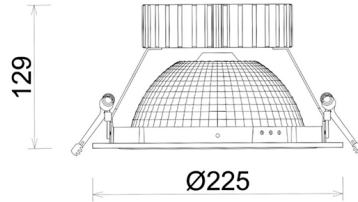

DOWNLIGHT SHERIFF Z BATWING 930 14W 90°x50° BLACK CRI97 ON/OFF

Article number: N207-K0002-HI930-H8-ZBW-ZC01_350-B1-###

LED	COB
Light colour	3000 [K] CRI97
CRI	90
Led chip flux	1575 [lm]
Luminous flux	1260 [lm]
System power	14 [W]
Luminaire Efficiency	90 [lm/W]
Beam angle	90°x50°
Controller	ON/OFF
MacAdam	3 SDCM

Downlight LED

LED downlight for drop ceiling installation. Aluminium housing. Glass cover included. Available in white, black and grey. Any RAL palette colour available on enquiry. Special double asymmetric optics. Maximum power is 37W.

LUMINAIRE

Weight	1,23 [kg]
Protection rating IP , IK , class	IP 20, IK 3,
Luminaire colour	BLACK
Cover	Plastic
Operating voltage	220-240V 50-60Hz

Note: All data are typical values. Tolerance of measurements +/-10% System features may change with product improvements due to technical advances.