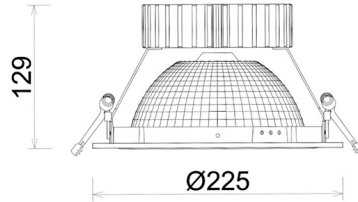

DOWNLIGHT SHERIFF Z BATWING 930 10W 90°x50° BLACK CRI97 ON/OFF

Article number: N207-K0002-HI930-H8-ZBW-ZC01_250-B1-###

LED	COB
Light colour	3000 [K] CRI97
CRI	90
Led chip flux	1144 [lm]
Luminous flux	915 [lm]
System power	10 [W]
Luminaire Efficiency	92 [lm/W]
Beam angle	90°x50°
Controller	ON/OFF
MacAdam	3 SDCM

Downlight LED

LED downlight for drop ceiling installation. Aluminium housing. Glass cover included. Available in white, black and grey. Any RAL palette colour available on enquiry. Special double asymmetric optics. Maximum power is 37W.

LUMINAIRE

Weight	1,23 [kg]
Protection rating IP , IK , class	IP 20, IK 3,
Luminaire colour	BLACK
Cover	Plastic
Operating voltage	220-240V 50-60Hz

Note: All data are typical values. Tolerance of measurements +/-10% System features may change with product improvements due to technical advances.