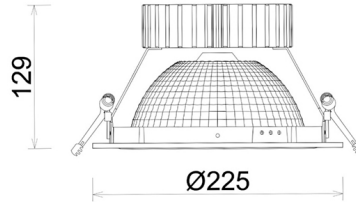

DOWNLIGHT SHERIFF Z BATWING 930 10W 90°x50° BLACK CRI97 ON/OFF

Article number: N207-K0002-HI930-H8-ZBW-ZC01_250-B1-###

LED	COB
Light colour	3000 [K] CRI97
CRI	90
Led chip flux	1144 [lm]
Luminous flux	915 [lm]
System power	10 [W]
Luminaire Efficiency	92 [lm/W]
Beam angle	90°x50°
Controller	ON/OFF
MacAdam	3 SDCM

Downlight LED

LED downlight for drop ceiling installation. Aluminium housing. Glass cover included. Available in white, black and grey. Any RAL palette colour available on enquiry. Special double asymmetric optics. Maximum power is 37W.

LUMINAIRE

Weight	1,23 [kg]
Protection rating IP , IK , class	IP 20, IK 3,
Luminaire colour	BLACK
Cover	Plastic
Operating voltage	220-240V 50-60Hz

Note: All data are typical values. Tolerance of measurements +/-10% System features may change with product improvements due to technical advances.