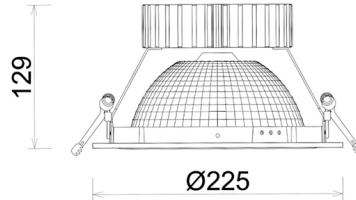

# DOWNLIGHT SHERIFF Z BATWING 935 21W 90°x50° BLACK PREMIUM WHITE ON/OFF

Article number: N207-K0002-HE935-HA-ZBW-ZC02\_550-B1-###

LED	COB
Light colour	3500 [K] PREMIUM WHITE
CRI	90
Led chip flux	3245 [lm]
Luminous flux	2596 [lm]
System power	21 [W]
Luminaire Efficiency	124 [lm/W]
Beam angle	90°x50°
Controller	ON/OFF
MacAdam	3 SDCM

### Downlight LED

LED downlight for drop ceiling installation. Aluminium housing. Glass cover included. Available in white, black and grey. Any RAL palette colour available on enquiry. Special double asymmetric optics. Maximum power is 37W.

### LUMINAIRE

Weight	1,23 [kg]
Protection rating IP , IK , class	IP 20, IK 3,
Luminaire colour	BLACK
Cover	Plastic
Operating voltage	220-240V 50-60Hz

Note: All data are typical values. Tolerance of measurements +/-10% System features may change with product improvements due to technical advances.