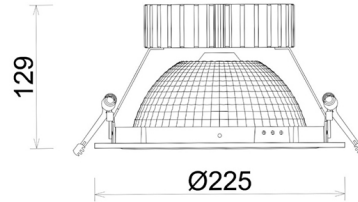

DOWNLIGHT SHERIFF Z BATWING 935 11W 90°x50° BLACK PREMIUM WHITE ON/OFF

Article number: N207-K0002-HE935-HA-ZBW-ZC01_250-B1-###

LED	COB
Light colour	3500 [K] PREMIUM WHITE
CRI	90
Led chip flux	1545 [lm]
Luminous flux	1236 [lm]
System power	11 [W]
Luminaire Efficiency	112 [lm/W]
Beam angle	90°x50°
Controller	ON/OFF
MacAdam	3 SDCM

Downlight LED

LED downlight for drop ceiling installation. Aluminium housing. Glass cover included. Available in white, black and grey. Any RAL palette colour available on enquiry. Special double asymmetric optics. Maximum power is 37W.

LUMINAIRE

Weight	1,23 [kg]
Protection rating IP , IK , class	IP 20, IK 3,
Luminaire colour	BLACK
Cover	Plastic
Operating voltage	220-240V 50-60Hz

Note: All data are typical values. Tolerance of measurements +/-10% System features may change with product improvements due to technical advances.