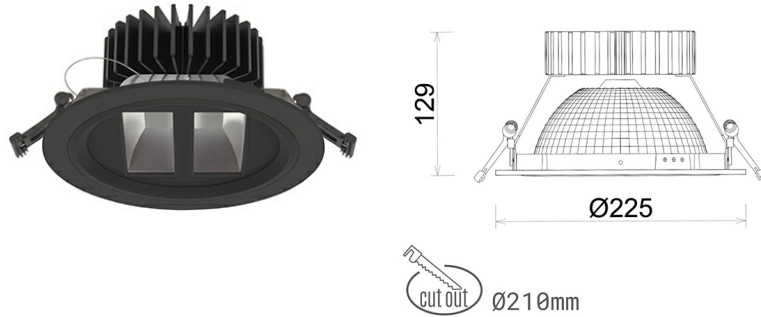

DOWNLIGHT SHERIFF Z BATWING 930 27W 90°x50° BLACK PREMIUM WHITE ON/OFF

Article number: N207-K0002-HE930-HA-ZBW-ZC02_700-B1-###

LED	COB
Light colour	3000 [K] PREMIUM WHITE
CRI	90
Led chip flux	3911 [lm]
Luminous flux	3128 [lm]
System power	27 [W]
Luminaire Efficiency	116 [lm/W]
Beam angle	90°x50°
Controller	ON/OFF
MacAdam	3 SDCM

Downlight LED

LED downlight for drop ceiling installation. Aluminium housing. Glass cover included. Available in white, black and grey. Any RAL palette colour available on enquiry. Special double asymmetric optics. Maximum power is 37W.

LUMINAIRE

Weight	1,23 [kg]
Protection rating IP , IK , class	IP 20, IK 3,
Luminaire colour	BLACK
Cover	Plastic
Operating voltage	220-240V 50-60Hz

Note: All data are typical values. Tolerance of measurements +/-10% System features may change with product improvements due to technical advances.