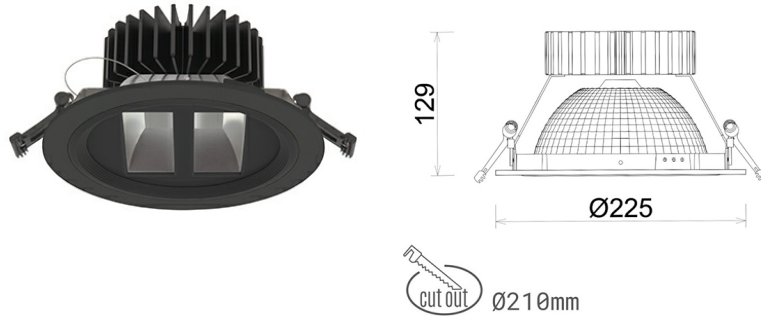

DOWNLIGHT SHERIFF Z BATWING 930 23W 90°x50° BLACK PREMIUM WHITE ON/OFF

Article number: N207-K0002-HE930-HA-ZBW-ZC02_600-B1-###

LED	COB
Light colour	3000 [K] PREMIUM WHITE
CRI	90
Led chip flux	3403 [lm]
Luminous flux	2722 [lm]
System power	23 [W]
Luminaire Efficiency	118 [lm/W]
Beam angle	90°x50°
Controller	ON/OFF
MacAdam	3 SDCM

Downlight LED

LED downlight for drop ceiling installation. Aluminium housing. Glass cover included. Available in white, black and grey. Any RAL palette colour available on enquiry. Special double asymmetric optics. Maximum power is 37W.

LUMINAIRE

Weight	1,23 [kg]
Protection rating IP , IK , class	IP 20, IK 3,
Luminaire colour	BLACK
Cover	Plastic
Operating voltage	220-240V 50-60Hz

Note: All data are typical values. Tolerance of measurements +/-10% System features may change with product improvements due to technical advances.