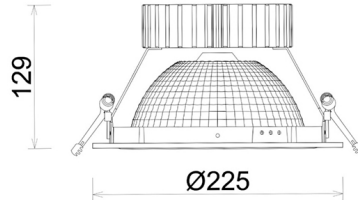

DOWNLIGHT SHERIFF Z BATWING 930 21W 90°x50° BLACK PREMIUM WHITE ON/OFF

Article number: N207-K0002-HE930-HA-ZBW-ZC02_550-B1-###

LED	COB
Light colour	3000 [K] PREMIUM WHITE
CRI	90
Led chip flux	3143 [lm]
Luminous flux	2514 [lm]
System power	21 [W]
Luminaire Efficiency	120 [lm/W]
Beam angle	90°x50°
Controller	ON/OFF
MacAdam	3 SDCM

Downlight LED

LED downlight for drop ceiling installation. Aluminium housing. Glass cover included. Available in white, black and grey. Any RAL palette colour available on enquiry. Special double asymmetric optics. Maximum power is 37W.

LUMINAIRE

Weight	1,23 [kg]
Protection rating IP , IK , class	IP 20, IK 3,
Luminaire colour	BLACK
Cover	Plastic
Operating voltage	220-240V 50-60Hz

Note: All data are typical values. Tolerance of measurements +/-10% System features may change with product improvements due to technical advances.