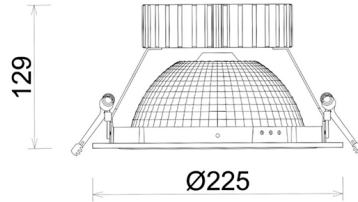

# DOWNLIGHT SHERIFF Z BATWING 957 35W 90°x50° BLACK SPECIAL ON/OFF

Article number: N207-K0002-CC957-H8-ZBW-ZC03\_900-B1-###

LED	COB
Light colour	5700 [K] SPECIAL
CRI	90
Led chip flux	4374 [lm]
Luminous flux	3499 [lm]
System power	35 [W]
Luminaire Efficiency	100 [lm/W]
Beam angle	90°x50°
Controller	ON/OFF
MacAdam	3 SDCM

### Downlight LED

LED downlight for drop ceiling installation. Aluminium housing. Glass cover included. Available in white, black and grey. Any RAL palette colour available on enquiry. Special double asymmetric optics. Maximum power is 37W.

### LUMINAIRE

Weight	1,23 [kg]
Protection rating IP , IK , class	IP 20, IK 3,
Luminaire colour	BLACK
Cover	Plastic
Operating voltage	220-240V 50-60Hz

Note: All data are typical values. Tolerance of measurements +/-10% System features may change with product improvements due to technical advances.