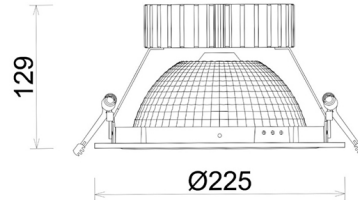

# DOWNLIGHT SHERIFF Z BATWING 957 27W 90°x50° BLACK SPECIAL ON/OFF

Article number: N207-K0002-CC957-H8-ZBW-ZC02\_700-B1-###

LED	COB
Light colour	5700 [K] SPECIAL
CRI	90
Led chip flux	3484 [lm]
Luminous flux	2787 [lm]
System power	27 [W]
Luminaire Efficiency	103 [lm/W]
Beam angle	90°x50°
Controller	ON/OFF
MacAdam	3 SDCM

### Downlight LED

LED downlight for drop ceiling installation. Aluminium housing. Glass cover included. Available in white, black and grey. Any RAL palette colour available on enquiry. Special double asymmetric optics. Maximum power is 37W.

### LUMINAIRE

Weight	1,23 [kg]
Protection rating IP , IK , class	IP 20, IK 3,
Luminaire colour	BLACK
Cover	Plastic
Operating voltage	220-240V 50-60Hz

Note: All data are typical values. Tolerance of measurements +/-10% System features may change with product improvements due to technical advances.