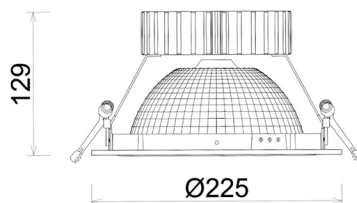

DOWNLIGHT SHERIFF Z BATWING 942 14W 90°x50° BLACK MEAT WHITE ON/OFF

LED	COB
Light colour	4200 [K] MEAT WHITE
CRI	90
Led chip flux	1412 [lm]
Luminous flux	1129 [lm]
System power	14 [W]
Luminaire Efficiency	81 [lm/W]
Beam angle	90°x50°
Controller	ON/OFF
MacAdam	3 SDCM

Downlight LED

LED downlight for drop ceiling installation. Aluminium housing. Glass cover included. Available in white, black and grey. Any RAL palette colour available on enquiry. Special double asymmetric optics. Maximum power is 37W.

LUMINAIRE

Weight	1,23 [kg]
Protection rating IP , IK , class	IP 20, IK 3,
Luminaire colour	BLACK
Cover	Plastic
Operating voltage	220-240V 50-60Hz

Note: All data are typical values. Tolerance of measurements +/-10% System features may change with product improvements due to technical advances.

OPTIONS

RAL colours on enquiry, Casambi on enquiry, DALI on enquiry, Phase-cut dimming on enquiry.

Generated: 29.06.2024

+48 32 388 80 00

www.cora.pl
cora@cora.pl

Street: Ignatza Hakuby 18
41-914 Bytom, Polska