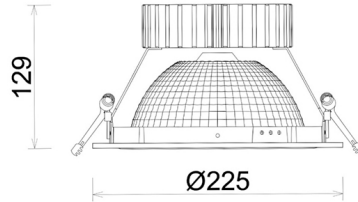

DOWNLIGHT SHERIFF Z BATWING 940 27W 90°x50° BLACK HI EFFICIENT ON/OFF

LED	COB
Light colour	4000 [K] HI EFFICIENT
CRI	90
Led chip flux	4385 [lm]
Luminous flux	3508 [lm]
System power	27 [W]
Luminaire Efficiency	130 [lm/W]
Beam angle	90°x50°
Controller	ON/OFF
MacAdam	3 SDCM

Downlight LED

LED downlight for drop ceiling installation. Aluminium housing. Glass cover included. Available in white, black and grey. Any RAL palette colour available on enquiry. Special double asymmetric optics. Maximum power is 37W.

LUMINAIRE

Weight	1,23 [kg]
Protection rating IP , IK , class	IP 20, IK 3,
Luminaire colour	BLACK
Cover	Plastic
Operating voltage	220-240V 50-60Hz

Note: All data are typical values. Tolerance of measurements +/-10% System features may change with product improvements due to technical advances.

OPTIONS

RAL colours on enquiry, Casambi on enquiry, DALI on enquiry, Phase-cut dimming on enquiry.

Generated: 16.07.2024

+48 32 388 80 00

www.cora.pl
cora@cora.pl

Street: Ignatza Hakuby 18
41-914 Bytom, Polska