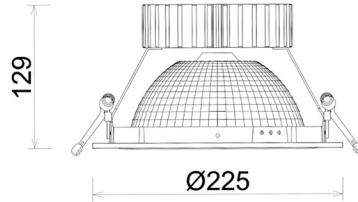

DOWNLIGHT SHERIFF Z BATWING 935 23W 90°x50° BLACK HI EFFICIENT ON/OFF

Article number: N207-K0002-BB935-H8-ZBW-ZC02_600-B1-###

LED	COB
Light colour	3500 [K] HI EFFICIENT
CRI	90
Led chip flux	3624 [lm]
Luminous flux	2899 [lm]
System power	23 [W]
Luminaire Efficiency	126 [lm/W]
Beam angle	90°x50°
Controller	ON/OFF
MacAdam	3 SDCM

Downlight LED

LED downlight for drop ceiling installation. Aluminium housing. Glass cover included. Available in white, black and grey. Any RAL palette colour available on enquiry. Special double asymmetric optics. Maximum power is 37W.

LUMINAIRE

Weight	1,23 [kg]
Protection rating IP , IK , class	IP 20, IK 3,
Luminaire colour	BLACK
Cover	Plastic
Operating voltage	220-240V 50-60Hz

Note: All data are typical values. Tolerance of measurements +/-10% System features may change with product improvements due to technical advances.